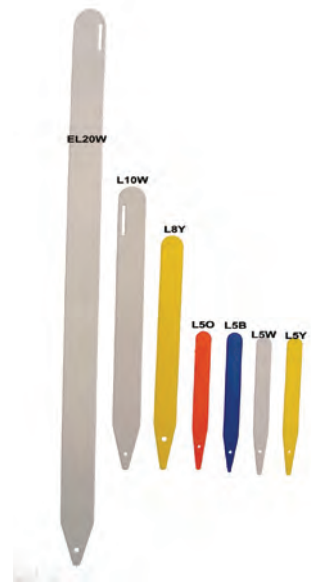

LABELS/MARKERS

HEAVY DUTY POT & STAKE LABELS

Pencil & Pen surfaces

CODE	COLOUR/ WRITING AREA (Cm)	SIZE (Cm)	BOX QTY	BARCODE
140.L5W	White 12.5 x 1.4	12	1000	05391513333637
140.L5Y	Yellow 12.5 x 1.4	12	1000	05391513333644
140.L5O	Orange 12.5 x 1.4	12	1000	05391513333651
140.L5B	Blue 12.5 x 1.4	12	1000	05391513333668
NEW 140.L8Y	Yellow 20 x 1.9	20	500	05391513335730
140.L10W	White 25 x 2.5	25	50	05391513333675
NEW 140.EL20W	White 50 x 3	50	50	05391513335747